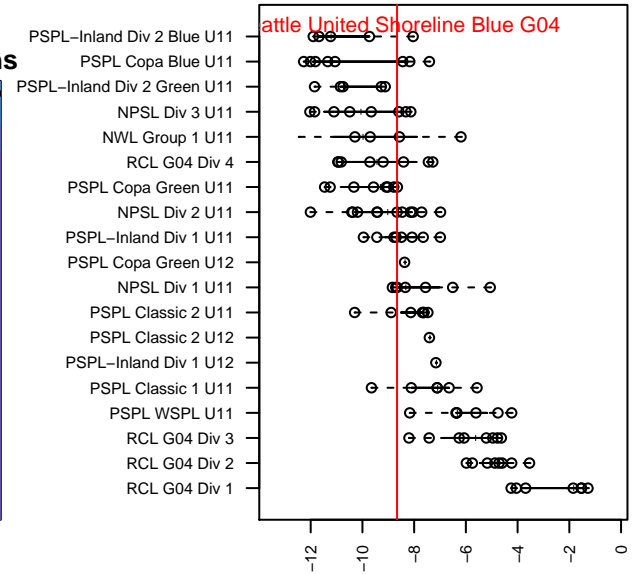

**attack and defense rating
relative to others at age
and all opponents in last 13 months**