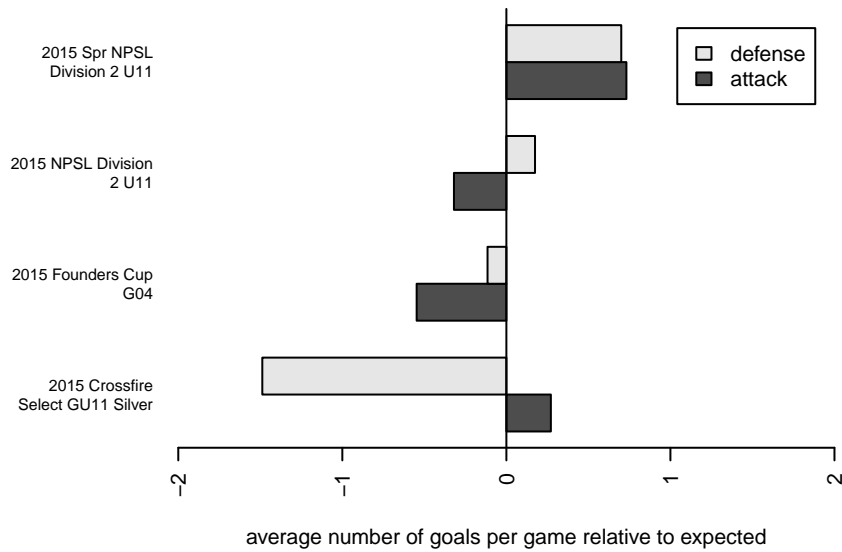

Performance relative to 13 month average