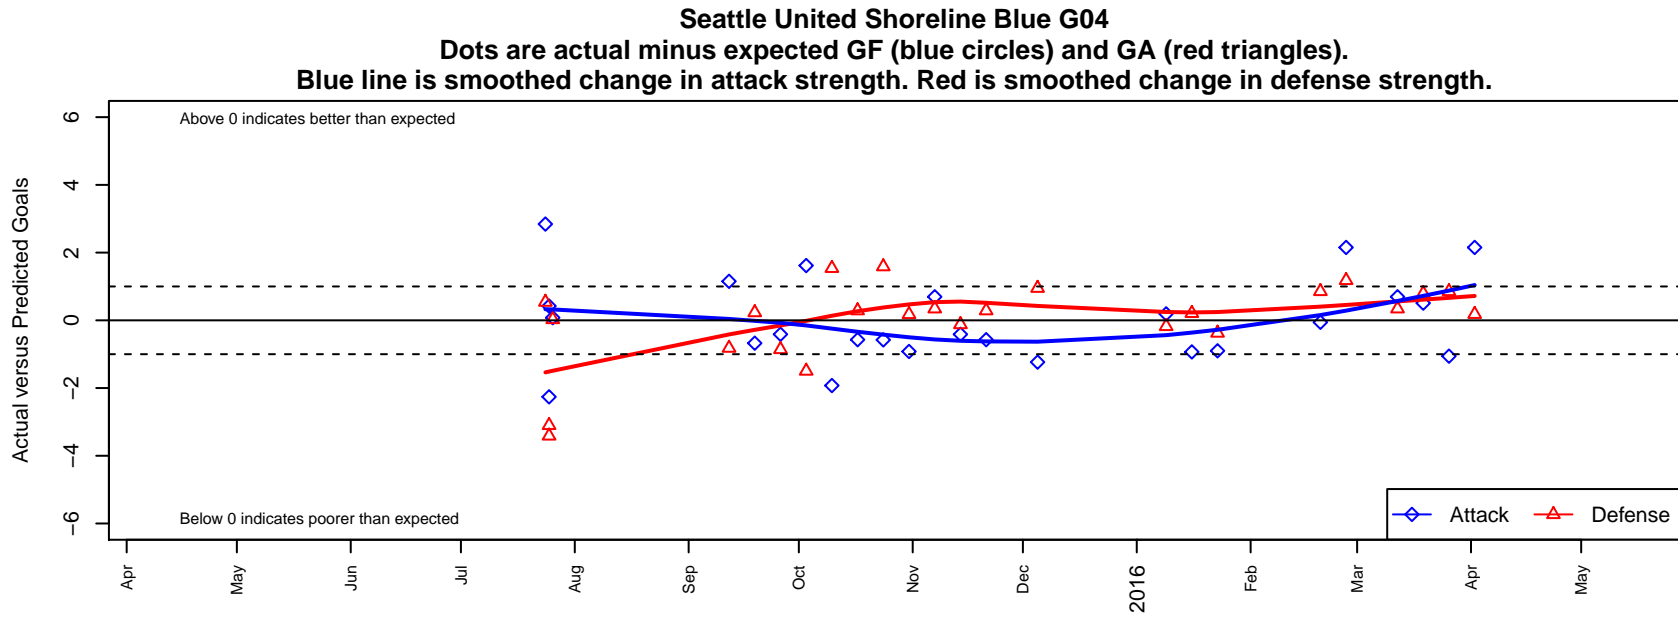

**attack and defense variance (black dot)
relative to other teams
and top 10 in region**

**attack and defense rating
relative to others at age
and all opponents in last 13 months**

Seattle United Shoreline Blue G04

Seattle United Regional
Seattle, WA
G04 total strength=257
attack=0.17 defense=0.13
fall league = NPSL Div 2 U11
spr league = Spr NPSL Div 2 U11

alt names used:
Seattle United SH G04 Blue
Seattle United Shoreline G04 Blue
Seattle United SH G04 Blue
Seattle United SH 04 Blue

Venues played:
2015 Crossfire Select GU11 Silver
2015 NPSL Division 2 U11
2015 Founders Cup G04
2015 Spr NPSL Division 2 U11